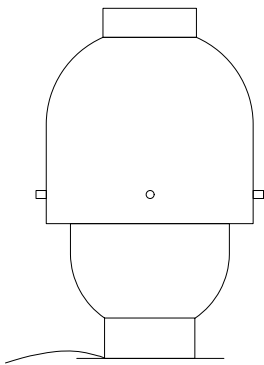

# COLO

• 103 •

•  
386  
•

• 228 •

• 228 •

The idea is very simple: two identically shaped bodies in glass and porcelain complement each other, scaled in size and mounted vice versa, forming an elegant designer lamp. When the glass base is illuminated, a coloured stripe appears at the edge of the porcelain shade. This interplay of light and colour gave the lamp its name – Colo, from colour.

## DIMENSIONS\*

Approx. 228 x 386 mm (+/-5% tolerance)

## DIMENSIONEN\*

Ca. 228 x 386 mm (+/-5% Toleranz)