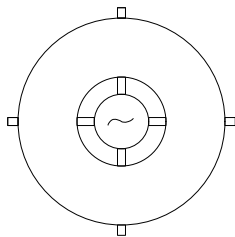

# COLO

• 103 •

•  
386  
•

• 228 •

• 228 •

The idea is very simple: two identically shaped bodies in glass and porcelain complement each other, scaled in size and mounted vice versa, forming an elegant designer lamp. When the glass base is illuminated, a coloured stripe appears at the edge of the porcelain shade. This interplay of light and colour gave the lamp its name – Colo, from colour.

## DIMENSIONS\*

Approx. 228 x 386 mm (+/-5% tolerance)

## DIMENSIONEN\*

Ca. 228 x 386 mm (+/-5% Toleranz)